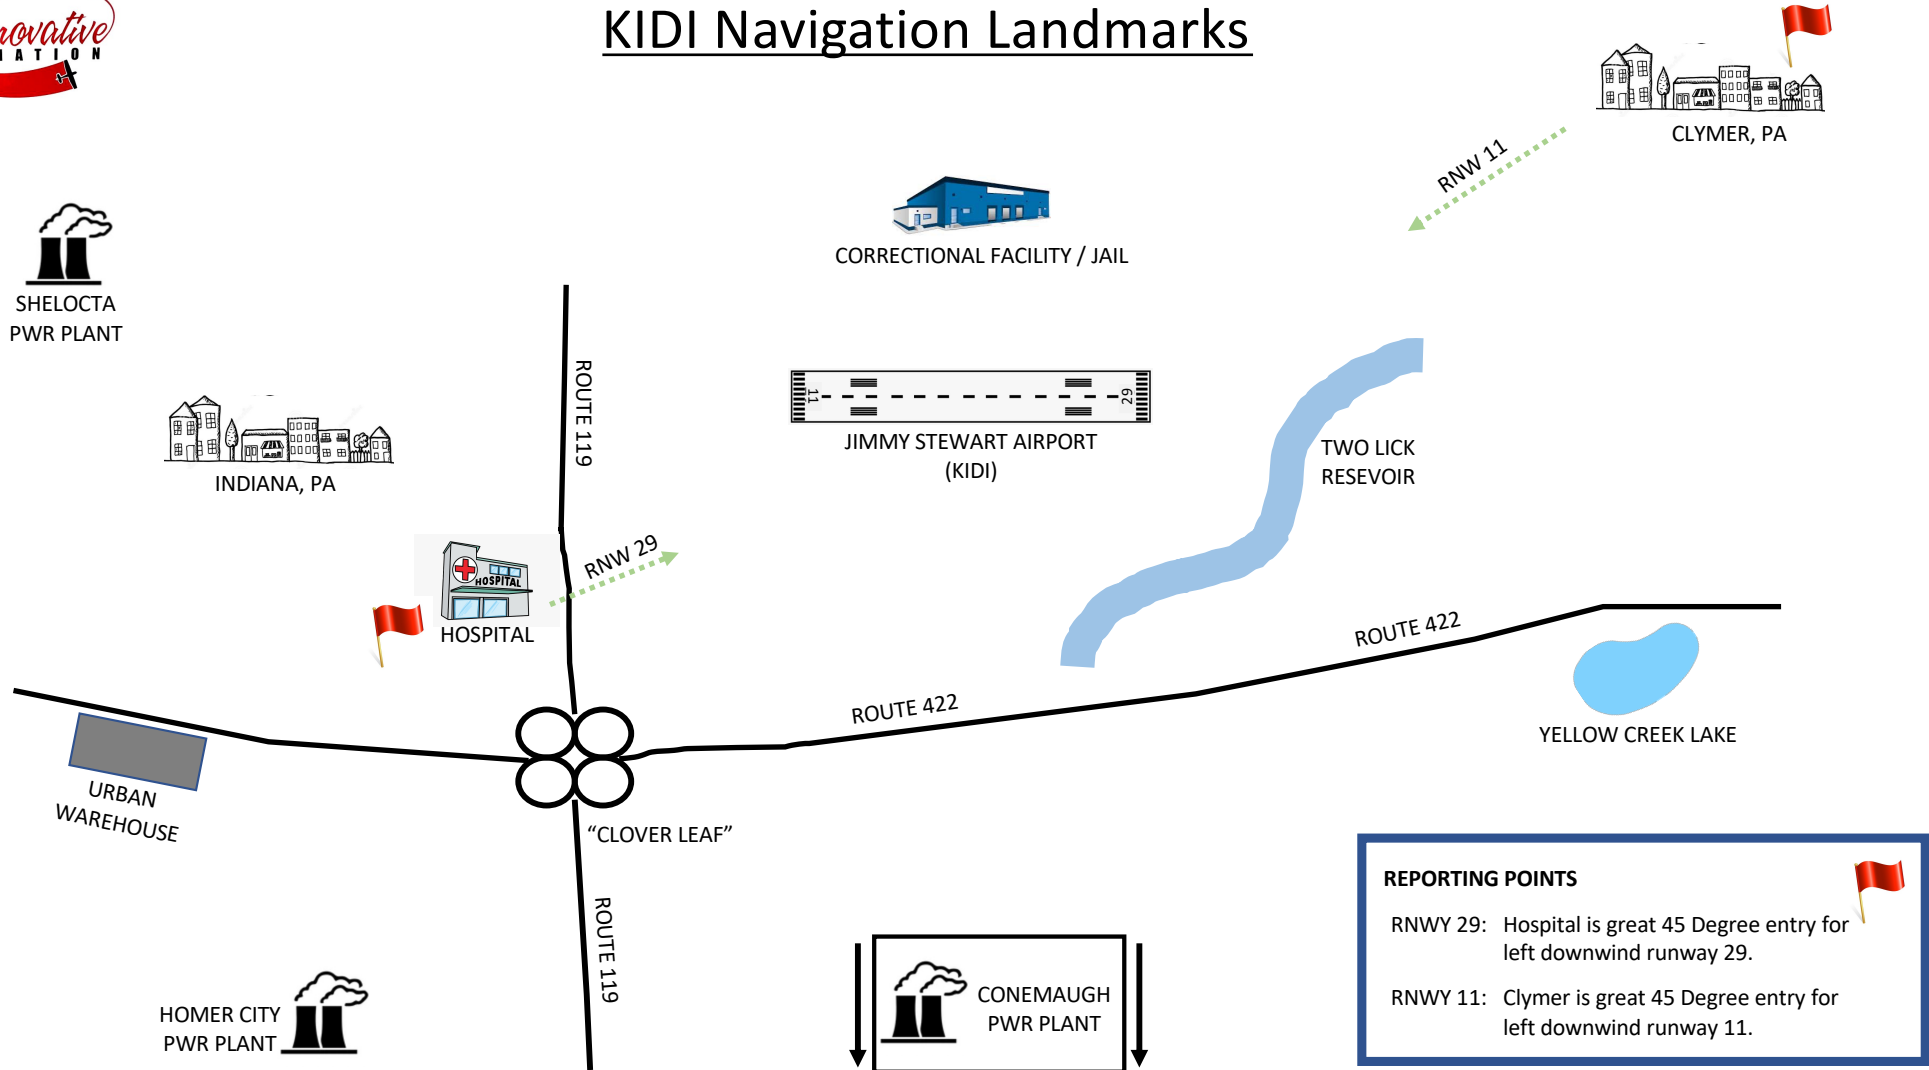

# KIDI Navigation Landmarks

**REPORTING POINTS**

RNWX 29: Hospital is great 45 Degree entry for left downwind runway 29.

RNWX 11: Clymer is great 45 Degree entry for left downwind runway 11.